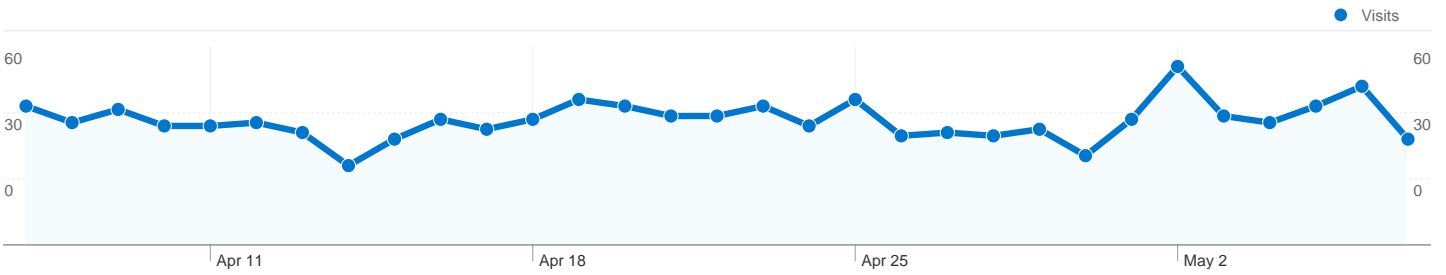

Traffic Sources Overview

Comparing to: Site

All traffic sources sent a total of 1,168 visits

- 22.52% Direct Traffic
- 10.19% Referring Sites
- 64.47% Search Engines

- **Search Engines**
  753.00 (64.47%)
- **Direct Traffic**
  263.00 (22.52%)
- **Referring Sites**
  119.00 (10.19%)
- **Other**
  33 (2.83%)

Top Traffic Sources

Sources	Visits	% visits	Keywords	Visits	% visits
google (organic)	703	60.19%	pender island	57	7.57%
(direct) ((none))	263	22.52%	pender island weather	33	4.38%
bing (organic)	33	2.83%	pender island market	21	2.79%
feedburner (email)	23	1.97%	pender island farmers market	17	2.26%
facebook.com (referral)	17	1.46%	crd maps	16	2.12%