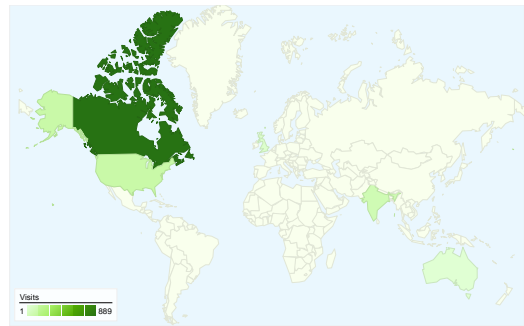

Site Usage

1,168 Visits

60.53% Bounce Rate

2,828 Pageviews

00:02:30 Avg. Time on Site

2.42 Pages/Visit

61.47% % New Visits

Visitors Overview

Visitors
841

Map Overlay

Traffic Sources Overview

- **Search Engines**
753.00 (64.47%)
- **Direct Traffic**
263.00 (22.52%)
- **Referring Sites**
119.00 (10.19%)
- **Other**
33 (2.83%)

Content Overview

Pages	Pageviews	% Pageviews
/index.htm	532	18.81%
/blog/index.htm	124	4.38%
/news/events-calendar.htm	101	3.57%
/guide/web-cam.htm	93	3.29%
/weather/index.htm	92	3.25%

Top Traffic Sources

Sources	Visits	% visits	Keywords	Visits	% visits
google (organic)	703	60.19%	pender island	57	7.57%
(direct) ((none))	263	22.52%	pender island weather	33	4.38%
bing (organic)	33	2.83%	pender island market	21	2.79%
feedburner (email)	23	1.97%	pender island farmers market	17	2.26%
facebook.com (referral)	17	1.46%	crd maps	16	2.12%

1,168 visits came from 29 countries/territories

Site Usage

Country/Territory	Visits	Pages/Visit	Avg. Time on Site	% New Visits	Bounce Rate
Visits 1,168 % of Site Total: 100.00%	Pages/Visit 2.42 Site Avg: 2.42 (0.00%)	Avg. Time on Site 00:02:30 Site Avg: 00:02:30 (0.00%)	% New Visits 61.47% Site Avg: 61.47% (0.00%)	Bounce Rate 60.53% Site Avg: 60.53% (0.00%)	
Canada	889	2.55	00:02:45	57.93%	60.29%
United States	118	1.97	00:01:22	60.17%	66.10%
India	87	2.60	00:02:40	78.16%	41.38%
United Kingdom	22	1.32	00:01:10	90.91%	81.82%
Australia	6	1.83	00:00:41	83.33%	50.00%
Mexico	6	1.17	00:00:53	33.33%	83.33%
Germany	6	1.00	00:00:00	83.33%	100.00%
Philippines	3	1.67	00:00:49	100.00%	66.67%
France	3	1.00	00:00:00	100.00%	100.00%