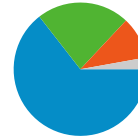

Technical Profile

Browser	Visits	% visits
Internet Explorer	465	39.81%
Firefox	321	27.48%
Safari	210	17.98%
Chrome	151	12.93%
Mozilla Compatible Agent	6	0.51%

Connection Speed	Visits	% visits
Unknown	1,168	100.00%

Traffic Sources Overview

Comparing to: Site

All traffic sources sent a total of 1,168 visits

-  22.52% Direct Traffic
-  10.19% Referring Sites
-  64.47% Search Engines

- **Search Engines**
753.00 (64.47%)
- **Direct Traffic**
263.00 (22.52%)
- **Referring Sites**
119.00 (10.19%)
- **Other**
33 (2.83%)