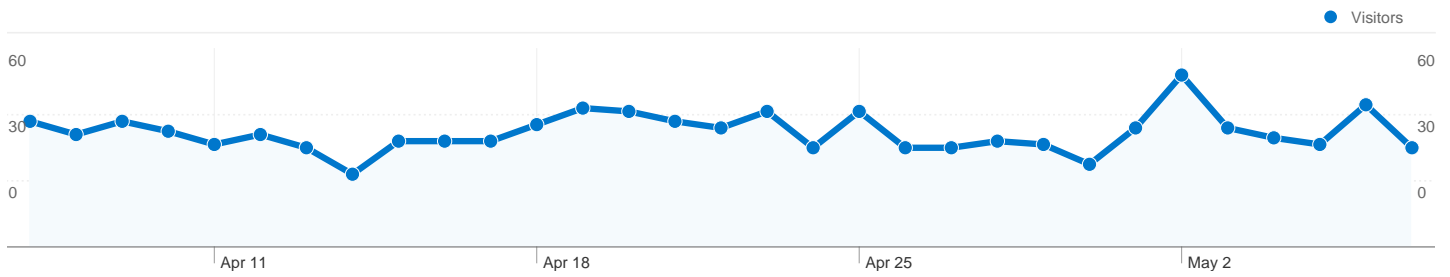

Site Usage

1,168 Visits

60.53% Bounce Rate

2,828 Pageviews

00:02:30 Avg. Time on Site

2.42 Pages/Visit

61.47% % New Visits

Visitors Overview

Visitors
841

Map Overlay

Traffic Sources Overview

- **Search Engines**
753.00 (64.47%)
- **Direct Traffic**
263.00 (22.52%)
- **Referring Sites**
119.00 (10.19%)
- **Other**
33 (2.83%)

Content Overview

Pages	Pageviews	% Pageviews
/index.htm	532	18.81%
/blog/index.htm	124	4.38%
/news/events-calendar.htm	101	3.57%
/guide/web-cam.htm	93	3.29%
/weather/index.htm	92	3.25%

841 people visited this site

1,168 Visits

841 Absolute Unique Visitors

2,828 Pageviews

2.42 Average Pageviews

00:02:30 Time on Site

60.53% Bounce Rate

61.47% New Visits

1,168 visits came from 29 countries/territories

Site Usage

Country/Territory	Visits	Pages/Visit	Avg. Time on Site	% New Visits	Bounce Rate
Visits 1,168 % of Site Total: 100.00%	Pages/Visit 2.42 Site Avg: 2.42 (0.00%)	Avg. Time on Site 00:02:30 Site Avg: 00:02:30 (0.00%)	% New Visits 61.47% Site Avg: 61.47% (0.00%)	Bounce Rate 60.53% Site Avg: 60.53% (0.00%)	
Canada	889	2.55	00:02:45	57.93%	60.29%
United States	118	1.97	00:01:22	60.17%	66.10%
India	87	2.60	00:02:40	78.16%	41.38%
United Kingdom	22	1.32	00:01:10	90.91%	81.82%
Australia	6	1.83	00:00:41	83.33%	50.00%
Mexico	6	1.17	00:00:53	33.33%	83.33%
Germany	6	1.00	00:00:00	83.33%	100.00%
Philippines	3	1.67	00:00:49	100.00%	66.67%
France	3	1.00	00:00:00	100.00%	100.00%