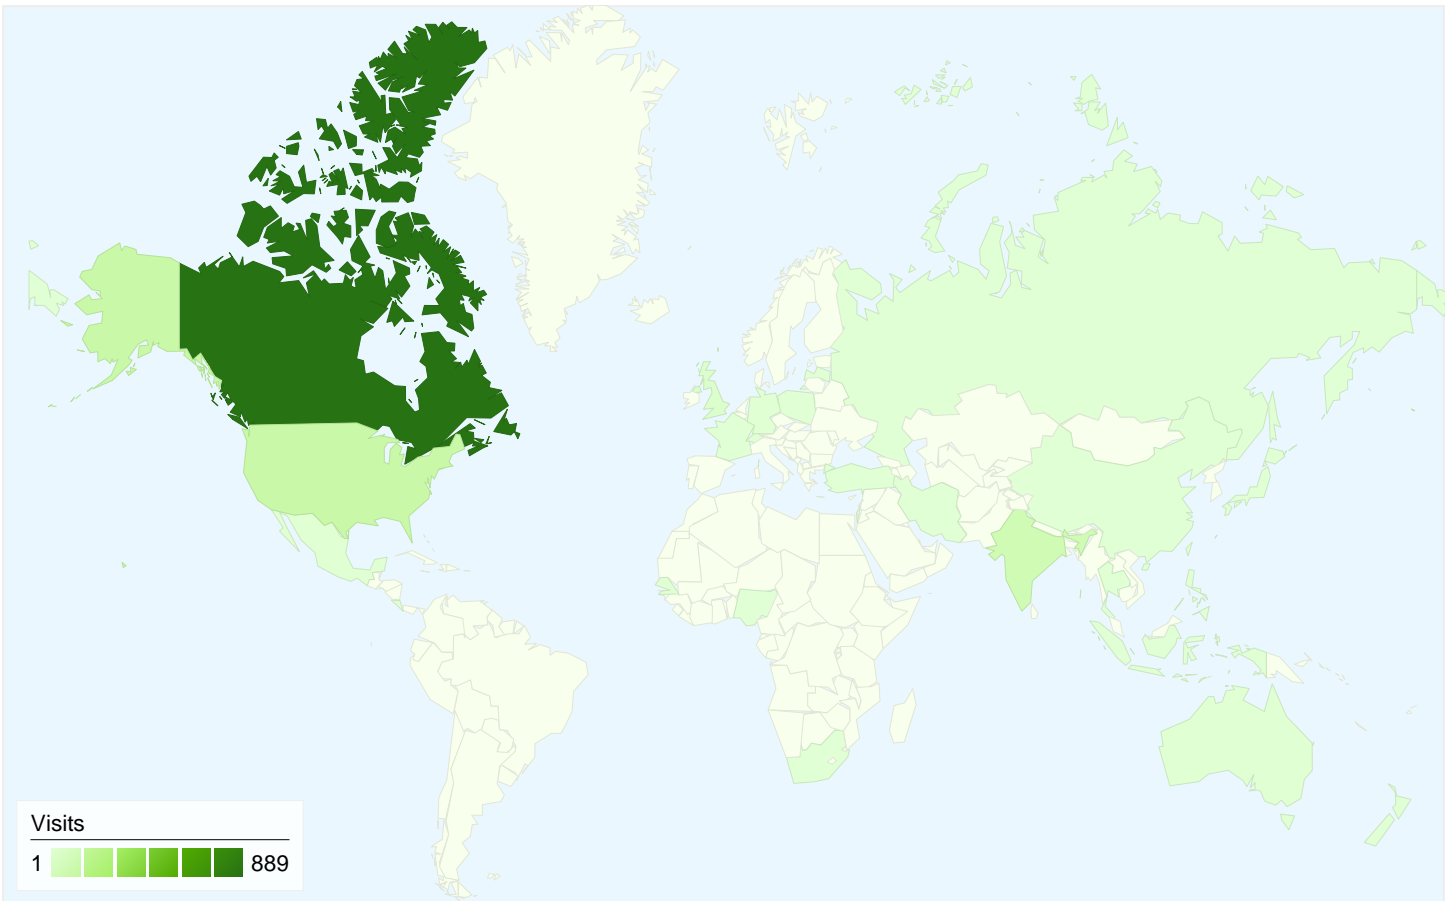

Visitors
841

Map Overlay

Traffic Sources Overview

- **Search Engines**
753.00 (64.47%)
- **Direct Traffic**
263.00 (22.52%)
- **Referring Sites**
119.00 (10.19%)
- **Other**
33 (2.83%)

Content Overview

Pages	Pageviews	% Pageviews
/index.htm	532	18.81%
/blog/index.htm	124	4.38%
/news/events-calendar.htm	101	3.57%
/guide/web-cam.htm	93	3.29%
/weather/index.htm	92	3.25%

841 people visited this site

1,168 Visits

841 Absolute Unique Visitors

2,828 Pageviews

2.42 Average Pageviews

00:02:30 Time on Site

60.53% Bounce Rate

61.47% New Visits

Traffic Sources Overview

Comparing to: Site

All traffic sources sent a total of 1,168 visits

-  22.52% Direct Traffic
-  10.19% Referring Sites
-  64.47% Search Engines

- **Search Engines**
753.00 (64.47%)
- **Direct Traffic**
263.00 (22.52%)
- **Referring Sites**
119.00 (10.19%)
- **Other**
33 (2.83%)

1,168 visits came from 29 countries/territories

Site Usage

Country/Territory	Visits	Pages/Visit	Avg. Time on Site	% New Visits	Bounce Rate
Visits 1,168 % of Site Total: 100.00%	Pages/Visit 2.42 Site Avg: 2.42 (0.00%)	Avg. Time on Site 00:02:30 Site Avg: 00:02:30 (0.00%)	% New Visits 61.47% Site Avg: 61.47% (0.00%)	Bounce Rate 60.53% Site Avg: 60.53% (0.00%)	
Canada	889	2.55	00:02:45	57.93%	60.29%
United States	118	1.97	00:01:22	60.17%	66.10%
India	87	2.60	00:02:40	78.16%	41.38%
United Kingdom	22	1.32	00:01:10	90.91%	81.82%
Australia	6	1.83	00:00:41	83.33%	50.00%
Mexico	6	1.17	00:00:53	33.33%	83.33%
Germany	6	1.00	00:00:00	83.33%	100.00%
Philippines	3	1.67	00:00:49	100.00%	66.67%
France	3	1.00	00:00:00	100.00%	100.00%