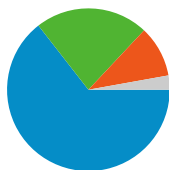

Traffic Sources Overview

- **Search Engines**
  753.00 (64.47%)
- **Direct Traffic**
  263.00 (22.52%)
- **Referring Sites**
  119.00 (10.19%)
- **Other**
  33 (2.83%)

Content Overview

Pages	Pageviews	% Pageviews
/index.htm	532	18.81%
/blog/index.htm	124	4.38%
/news/events-calendar.htm	101	3.57%
/guide/web-cam.htm	93	3.29%
/weather/index.htm	92	3.25%