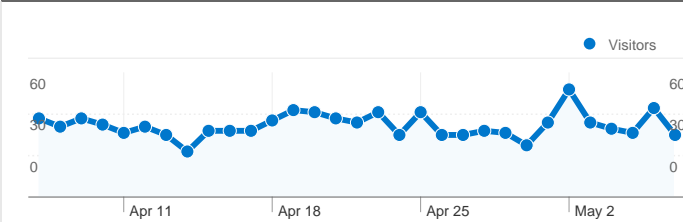

Site Usage

1,168 Visits

60.53% Bounce Rate

2,828 Pageviews

00:02:30 Avg. Time on Site

2.42 Pages/Visit

61.47% % New Visits

Visitors Overview

841 people visited this site

1,168 Visits

841 Absolute Unique Visitors

2,828 Pageviews

2.42 Average Pageviews

00:02:30 Time on Site

60.53% Bounce Rate

61.47% New Visits

1,168 visits came from 29 countries/territories

Site Usage

Country/Territory	Visits	Pages/Visit	Avg. Time on Site	% New Visits	Bounce Rate
Visits 1,168 % of Site Total: 100.00%	Pages/Visit 2.42 Site Avg: 2.42 (0.00%)	Avg. Time on Site 00:02:30 Site Avg: 00:02:30 (0.00%)	% New Visits 61.47% Site Avg: 61.47% (0.00%)	Bounce Rate 60.53% Site Avg: 60.53% (0.00%)	
Canada	889	2.55	00:02:45	57.93%	60.29%
United States	118	1.97	00:01:22	60.17%	66.10%
India	87	2.60	00:02:40	78.16%	41.38%
United Kingdom	22	1.32	00:01:10	90.91%	81.82%
Australia	6	1.83	00:00:41	83.33%	50.00%
Mexico	6	1.17	00:00:53	33.33%	83.33%
Germany	6	1.00	00:00:00	83.33%	100.00%
Philippines	3	1.67	00:00:49	100.00%	66.67%
France	3	1.00	00:00:00	100.00%	100.00%

China	3	1.33	00:00:17	66.67%	66.67%
1 - 10 of 29					

Pages on this site were viewed a total of 2,828 times

 **2,828** Pageviews

 **2,054** Unique Views

 **60.53%** Bounce Rate

Top Content

Pages	Pageviews	% Pageviews
/index.htm	532	18.81%
/blog/index.htm	124	4.38%
/news/events-calendar.htm	101	3.57%
/guide/web-cam.htm	93	3.29%
/weather/index.htm	92	3.25%